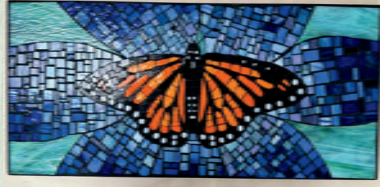

Contact:

PO Box 643
Winlock WA 98596
pigfeathersstudio@gmail.com

Lessons and Demos

14
STUDIO

KIT METLEN

"Rays of Raven"
Wood Carving

Showing at:

Morgan Arts Centre
190 Plomondon Road
Toledo WA 98591