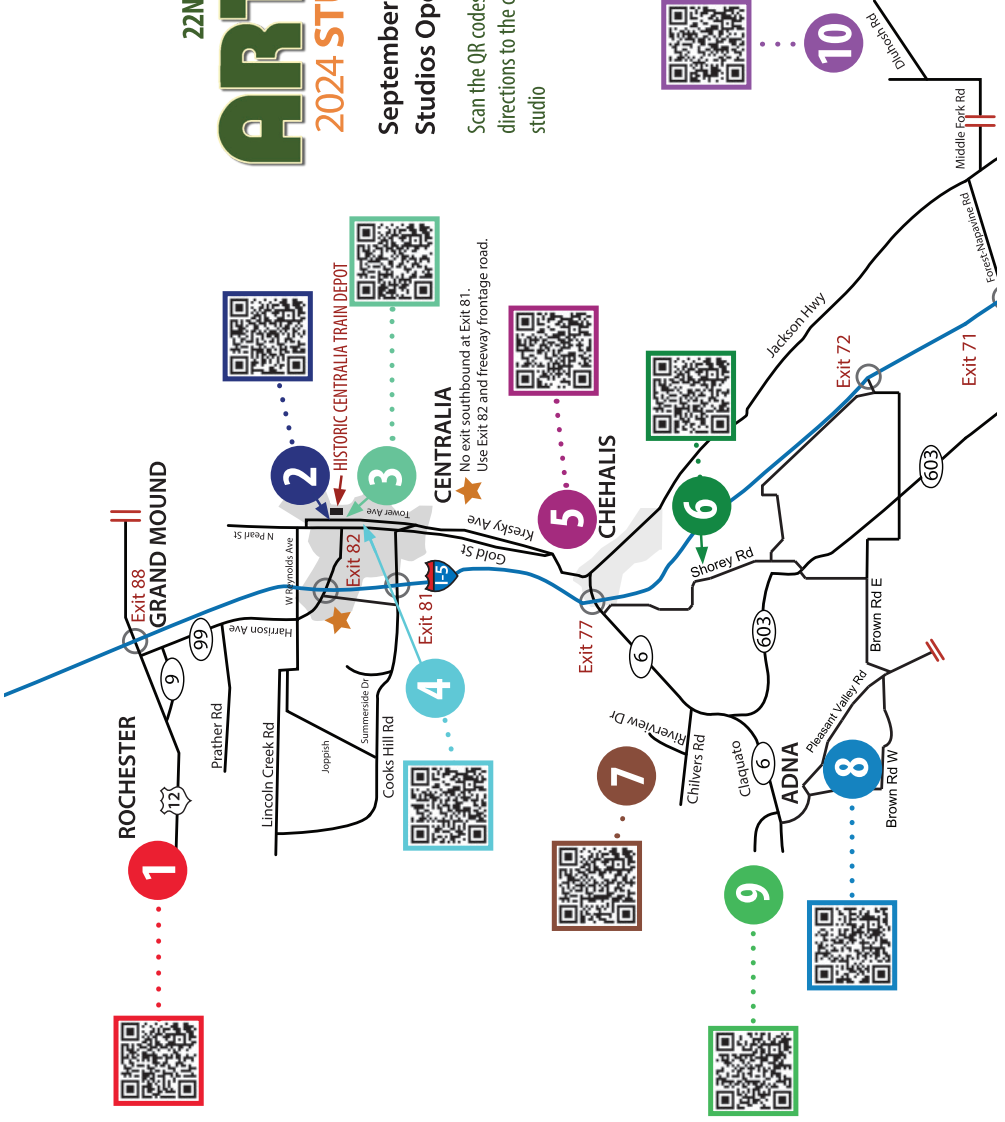

22ND ANNUAL

ARTtrails

2024 STUDIO TOUR

September 21-22 & 28-29
Studios Open 10am to 5pm

Scan the QR codes for a link to directions to the corresponding studio